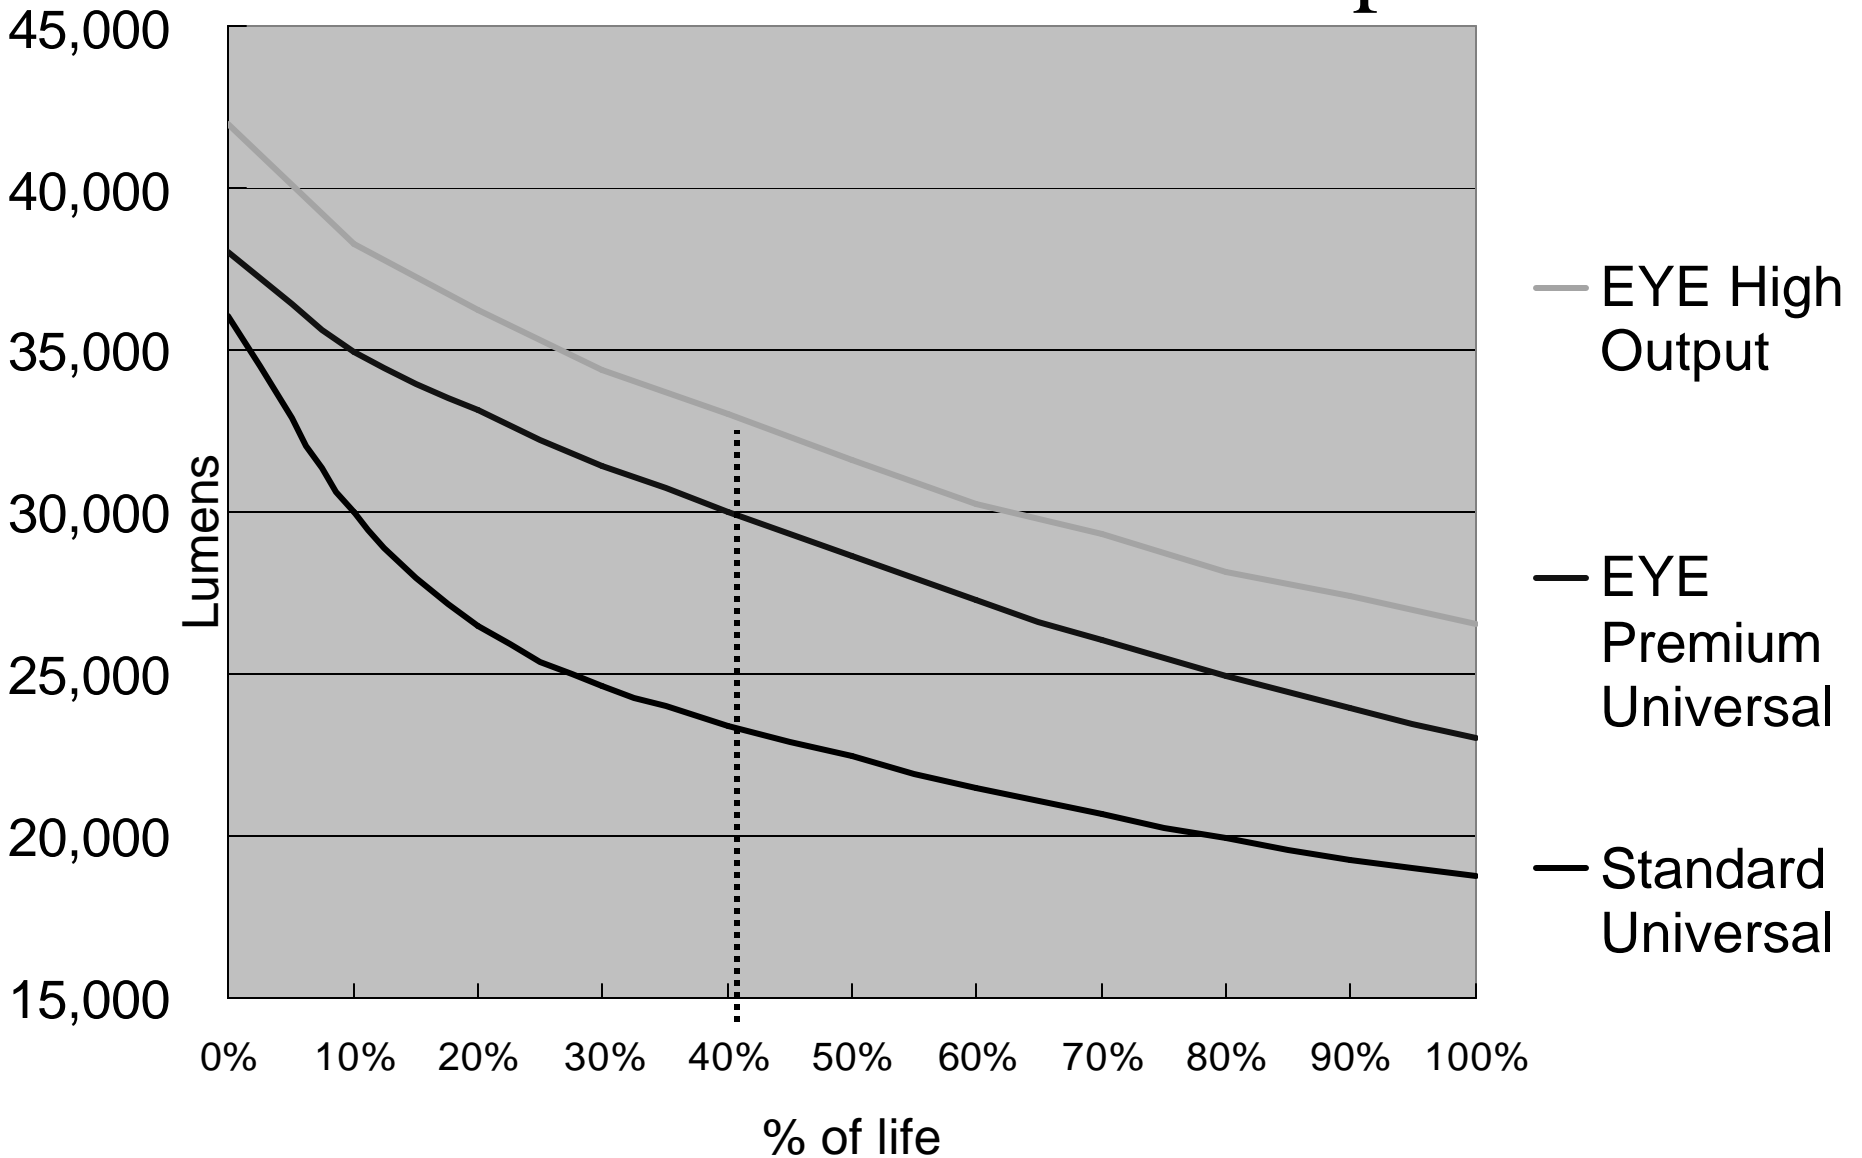

Lumen Maintenance

400W Metal Halide lamps

Lumen Maintenance

400W Metal Halide lamps

EYE Multi Metal™

Typical Mortality Curve