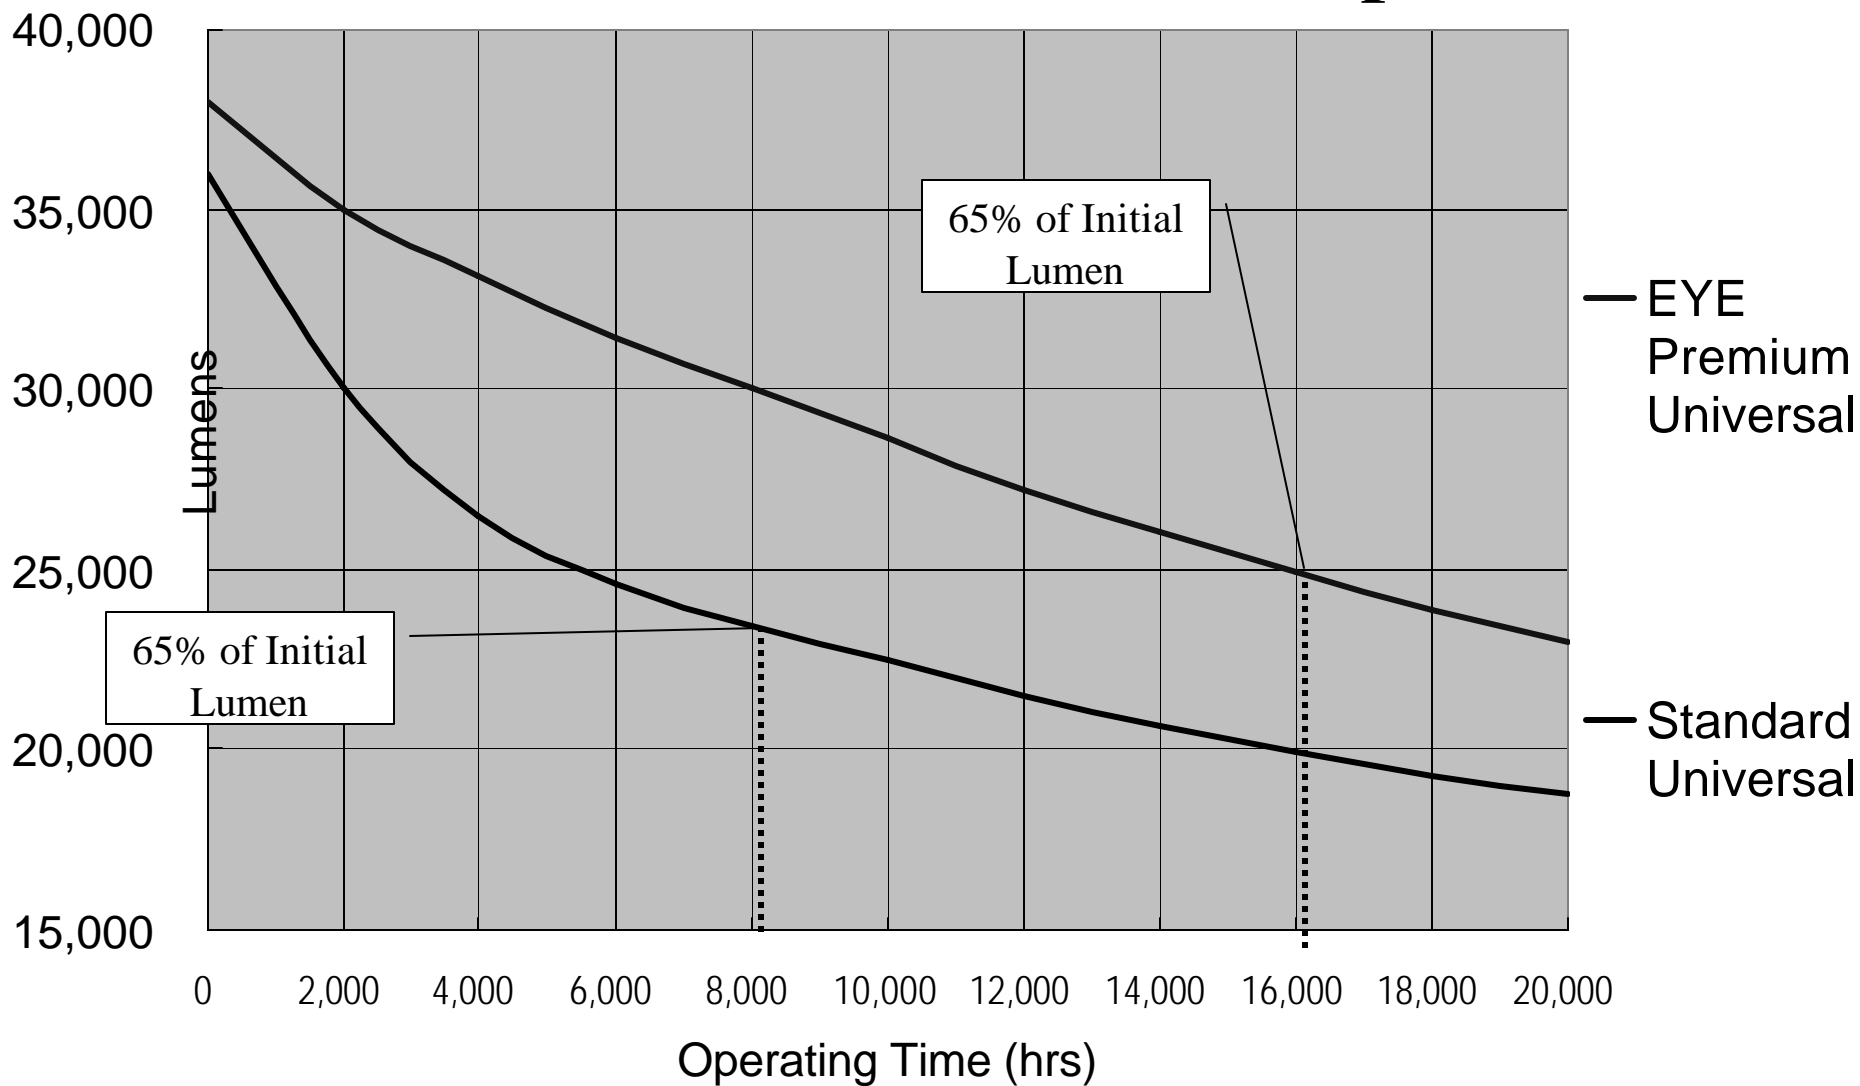

Lumen Maintenance

400W Metal Halide lamps

Lumen Maintenance

400W Metal Halide lamps

EYE Multi Metal™

Typical Mortality Curve